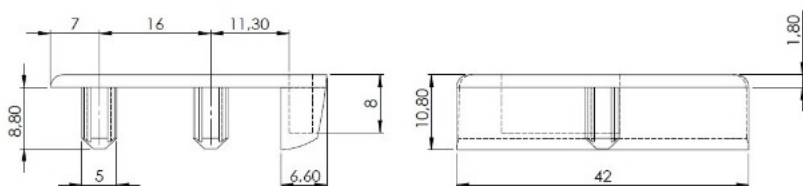

PRODUCT SHEET

Description:

Edge Striker F/Double Door Lock "Badge", Chrome Plated, W/ Knock In Pins $\varnothing 5 \times 9 \text{mm}$

Item number:

14.09.550-0

Units	Box	Carton	HS Code	Barcode
Pcs.	24	480	8301600090	
				5704866049276