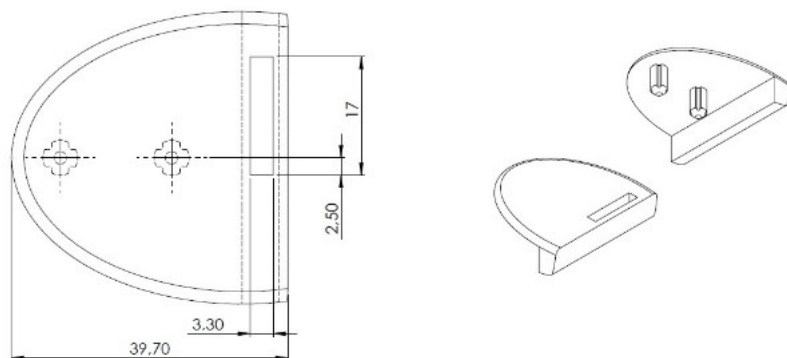

PRODUCT SHEET

Description:

Edge Striker F/Double Door Lock "Badge", Chrome Plated, W/ Knock In Pins $\varnothing 5 \times 9 \text{mm}$

Item number:

14.09.550-0

Units	Box	Carton	HS Code	Barcode
Pcs.	24	480	8301600090	
				5704866049276